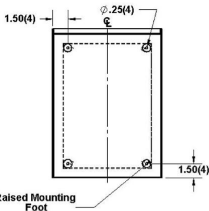

## TELECOMMUNICATIONS CONSOLIDATION POINT BOXES

In response to our customer's needs **Code Electric Products** is proud to introduce telecommunications consolidation point boxes as stock items.

The consolidation point, which is in the consolidation box, is an interconnection point within the horizontal cabling. It differs from the multi-user telecommunications outlet assembly in that it requires an additional connection for each horizontal cable run. A consolidation point may be useful when reconfiguration is frequent, but not so frequent as to require the flexibility of the multi-user telecommunications outlet assembly. No more than one consolidation point shall be used within the same horizontal cable run. Each horizontal cable extending to the work area outlet from the consolidation point shall be terminated to a telecommunications outlet/connector or multi-user telecommunications outlet assembly.

The enclosures are manufactured from 12 Ga Aluminum.

They have lift off cover with thumb latch.

Options include: Back Panels, and 1/4 Turn Locks.

1/4 Turn Thumb Latch

Optional  
BackPan

Raised Mounting  
Foot

DETAIL A

Part #	H	W	D	A	B	WEIGHT (lbs)
CON - 16126	16	12	6	6	2	7.5
CON - 20166	20	16	6	8	3	10

#100 - 2050 Hartley Avenue Coquitlam BC, V3K 6W5  
Ph. (604) 540-0011 Fx. (604) 540-0033 Toll Free, 1-888-222-CODE  
Web Page: [www.codeelectric.com](http://www.codeelectric.com) E-mail: [sales@codeelectric.com](mailto:sales@codeelectric.com)