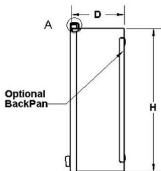

## TELECOMMUNICATIONS CONSOLIDATION POINT BOXES

In response to our customer's needs **Code Electric Products** is proud to introduce telecommunications consolidation point boxes as stock items.

The consolidation point, which is in the consolidation box, is an interconnection point within the horizontal cabling. It differs from the multi-user telecommunications outlet assembly in that it requires an additional connection for each horizontal cable run. A consolidation point may be useful when reconfiguration is frequent, but not so frequent as to require the flexibility of the multi-user telecommunications outlet assembly. No more than one consolidation point shall be used within the same horizontal cable run. Each horizontal cable extending to the work area outlet from the consolidation point shall be terminated to a telecommunications outlet/connector or multi-user telecommunications outlet assembly.

The enclosures are manufactured from 12 Ga Aluminum.

They have lift off cover with thumb latch.

Options include: Back Panels, and 1/4 Turn Locks.

1/4 Turn Thumb Latch

Optional  
BackPan

Raised Mounting  
Foot