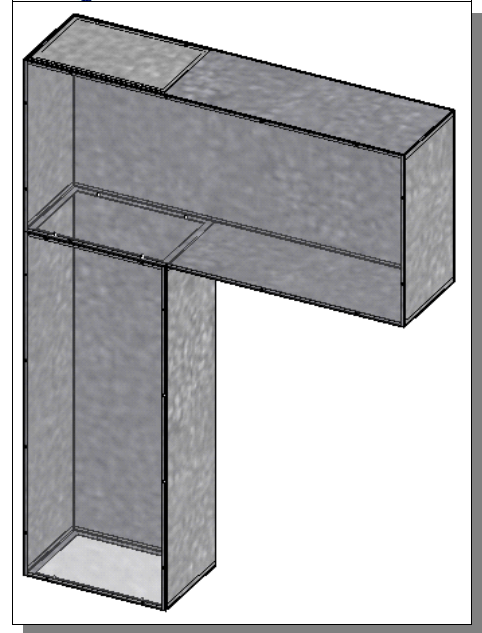

New Improved!

CODE ELECTRIC

products Ltd.

CODE ELECTRIC PRODUCTS Ltd. is proud to introduce the following *new BC Hydro "L" boxes* as a stock item in response to changes of the BC Hydro Distribution Standard . Our new two piece design has a removable top cover plate, which eliminates the confusion of specifying left or right configurations. Simply remove the cover plate, flip the box, bolt together and replace the cover over the unused hole.

Features:

- Easier to stock – two pieces design – less space
- Easy to use – Left or Right same box
- Plastic edging supplied to protect cables
- Comes with open bottom – no longer have to cut BC Hydro conduit and holes
- 14 gauge galvanized steel
- C.S.A. enclosure 1

Part #	SWITCH SIZE	A	B	C	D	E	LIST PRICE
D -L 200	200 AMP	48	24	30	48	72	\$809.09
D -L 400	400 AMP	62	24	30	48	86	\$869.61
D -L 600	600-800 AMP	62	30	36	54	92	\$970.92

#100 - 2050 Hartley Avenue Coquitlam BC, V3K 6W5
 Ph. (604) 540-0011 Fx. (604) 540-0033 Toll Free.1-888-222-CODE
 E-mail: sales@codeelectric.com