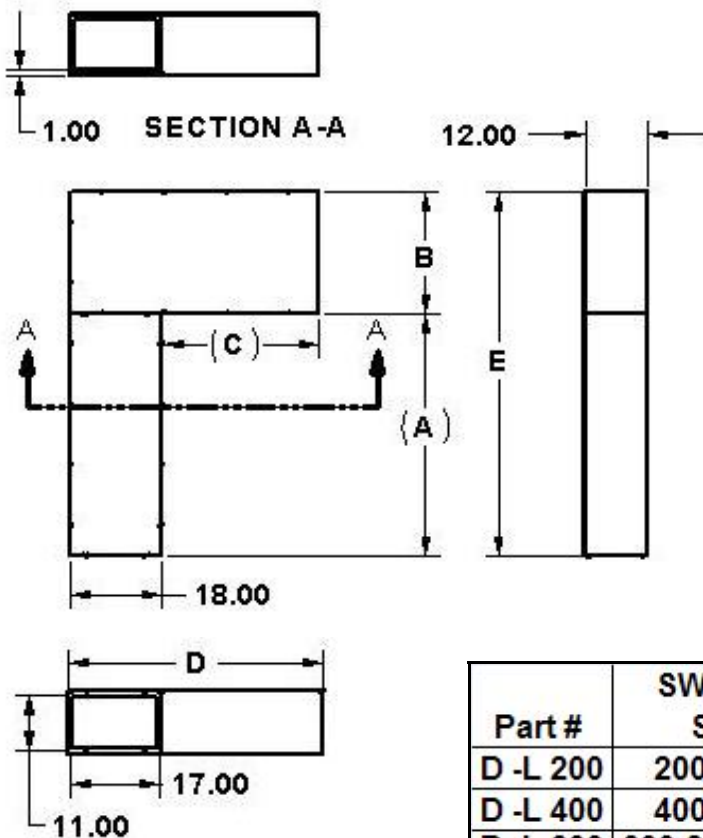

New Improved!

CODE ELECTRIC

products Ltd.

CODE ELECTRIC PRODUCTS Ltd. is proud to introduce the following *new BC Hydro "L" boxes* as a stock item in response to changes of the BC Hydro Distribution Standard . Our new two piece design has a removable top cover plate, which eliminates the confusion of specifying left or right configurations. Simply remove the cover plate, flip the box, bolt together and replace the cover over the unused hole.

Features:

- Easier to stock – two pieces design – less space
- Easy to use – Left or Right same box
- Plastic edging supplied to protect cables
- Comes with open bottom – no longer have to cut BC Hydro conduit and holes
- 14 gauge galvanized steel
- C.S.A. enclosure 1

Part #	SWITCH SIZE	A	B	C	D	E	LIST PRICE
D -L 200	200 AMP	48	24	30	48	72	\$809.09
D -L 400	400 AMP	62	24	30	48	86	\$869.61
D -L 600	600-800 AMP	62	30	36	54	92	\$970.92

#100 - 2050 Hartley Avenue Coquitlam BC, V3K 6W5
 Ph. (604) 540-0011 Fx. (604) 540-0033 Toll Free.1-888-222-CODE
 E-mail: sales@codeelectric.com